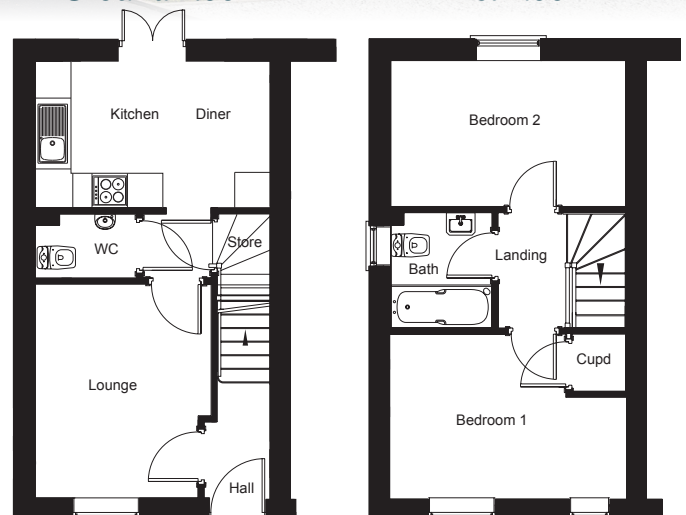

The Swallow

2 Bedroom : Semi-Detached Home

Ground Floor

First Floor

A Semi-Detached Home with 2 Bedrooms and 1 Bathroom

Room	Size (Metres)	Size (Feet & Inches)
Lounge	2.97 x 3.62	9ft 9in x 11ft 10in
Kitchen / Dining	3.97 x 2.50	13ft 0in x 8ft 2in
WC	1.71 x 1.08	5ft 7in x 3ft 6in
Bedroom 1	2.59 x 2.79	8ft 6in x 9ft 1in
Bedroom 2	3.98 x 2.48	13ft 0in x 8ft 1in
Bathroom	1.70 x 1.95	5ft 7in x 6ft 4in

Room	Size (Metres)	Size (Feet & Inches)
Lounge	4.08 x 4.59	13ft 4in x 15ft 0in
Kitchen / Dining	5.00 x 2.59	16ft 4in x 8ft 6in
WC	0.96 x 1.77	3ft 1in x 5ft 9in
Bedroom 1	3.57 x 3.35	11ft 8in x 11ft 0in
Bedroom 2	2.38 x 3.06	7ft 9in x 10ft 0in
Bedroom 3	2.23 x 1.95	7ft 3in x 6ft 4in
Bathroom	2.30 x 1.75	7ft 6in x 5ft 8in

Room	Size (Metres)	Size (Feet & Inches)
Lounge	2.84 x 4.18	9ft 3in x 13ft 8in
Kitchen / Dining	2.79 x 4.67	9ft 1in x 15ft 4in
WC	1.23 x 1.84	4ft 0in x 6ft 0in
Bedroom 1	2.84 x 3.39	9ft 3in x 11ft 1in
Bedroom 2	3.56 x 2.54	11ft 8in x 8ft 3in
Bedroom 3	3.88 x 2.05	8ft 3in x 6ft 6in
Bathroom	2.05 x 1.71	8ft 2in x 5ft 7in