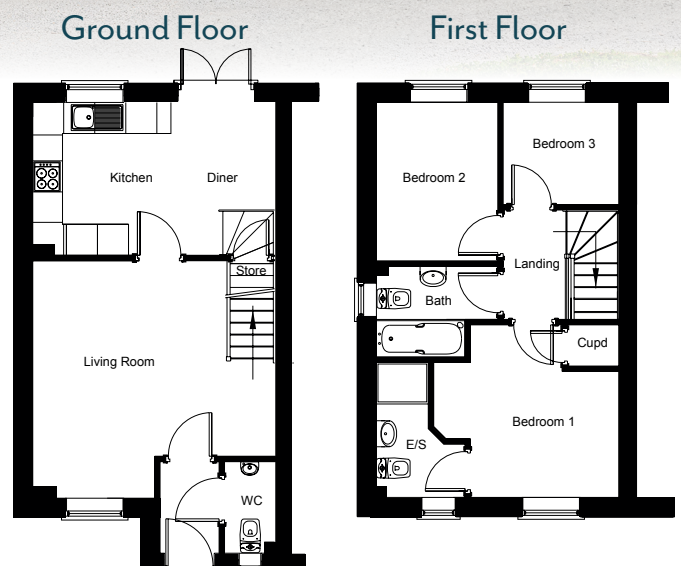

The Swallow

2 Bedroom : Semi-Detached Home

Ground Floor

First Floor

A Semi-Detached Home with 2 Bedrooms and 1 Bathroom

Room	Size (Metres)	Size (Feet & Inches)
Lounge	2.97 x 3.62	9ft 9in x 11ft 10in
Kitchen / Dining	3.97 x 2.50	13ft 0in x 8ft 2in
WC	1.71 x 1.08	5ft 7in x 3ft 6in
Bedroom 1	2.59 x 2.79	8ft 6in x 9ft 1in
Bedroom 2	3.98 x 2.48	13ft 0in x 8ft 1in
Bathroom	1.70 x 1.95	5ft 7in x 6ft 4in

Room	Size (Metres)	Size (Feet & Inches)
Lounge	4.08 x 4.59	13ft 4in x 15ft 0in
Kitchen / Dining	5.00 x 2.59	16ft 4in x 8ft 6in
WC	0.96 x 1.77	3ft 1in x 5ft 9in
Bedroom 1	3.57 x 3.35	11ft 8in x 11ft 0in
Bedroom 2	2.38 x 3.06	7ft 9in x 10ft 0in
Bedroom 3	2.23 x 1.95	7ft 3in x 6ft 4in
Bathroom	2.30 x 1.75	7ft 6in x 5ft 8in

Room	Size (Metres)	Size (Feet & Inches)
Lounge	2.84 x 4.18	9ft 3in x 13ft 8in
Kitchen / Dining	2.79 x 4.67	9ft 1in x 15ft 4in
WC	1.23 x 1.84	4ft 0in x 6ft 0in
Bedroom 1	2.84 x 3.39	9ft 3in x 11ft 1in
Bedroom 2	3.56 x 2.54	11ft 8in x 8ft 3in
Bedroom 3	3.88 x 2.05	8ft 3in x 6ft 6in
Bathroom	2.05 x 1.71	8ft 2in x 5ft 7in