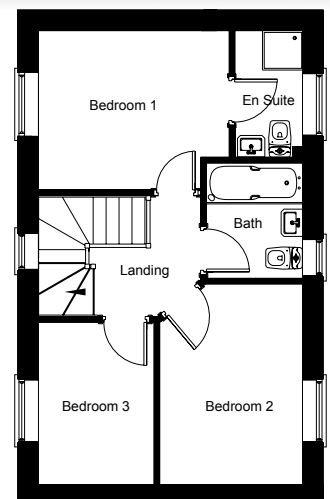

The Swallow

2 Bedroom : Semi-Detached Home

Ground Floor

First Floor

A Semi-Detached Home with 2 Bedrooms and 1 Bathroom

Room	Size (Metres)	Size (Feet & Inches)
Lounge	2.97 x 3.62	9ft 9in x 11ft 10in
Kitchen / Dining	3.97 x 2.50	13ft 0in x 8ft 2in
WC	1.71 x 1.08	5ft 7in x 3ft 6in
Bedroom 1	2.59 x 2.79	8ft 6in x 9ft 1in
Bedroom 2	3.98 x 2.48	13ft 0in x 8ft 1in
Bathroom	1.70 x 1.95	5ft 7in x 6ft 4in

Room	Size (Metres)	Size (Feet & Inches)
Lounge	4.08 x 4.59	13ft 4in x 15ft 0in
Kitchen / Dining	5.00 x 2.59	16ft 4in x 8ft 6in
WC	0.96 x 1.77	3ft 1in x 5ft 9in
Bedroom 1	3.57 x 3.35	11ft 8in x 11ft 0in
Bedroom 2	2.38 x 3.06	7ft 9in x 10ft 0in
Bedroom 3	2.23 x 1.95	7ft 3in x 6ft 4in
Bathroom	2.30 x 1.75	7ft 6in x 5ft 8in

Room	Size (Metres)	Size (Feet & Inches)
Lounge	2.84 x 4.18	9ft 3in x 13ft 8in
Kitchen / Dining	2.79 x 4.67	9ft 1in x 15ft 4in
WC	1.23 x 1.84	4ft 0in x 6ft 0in
Bedroom 1	2.84 x 3.39	9ft 3in x 11ft 1in
Bedroom 2	3.56 x 2.54	11ft 8in x 8ft 3in
Bedroom 3	3.88 x 2.05	8ft 3in x 6ft 6in
Bathroom	2.05 x 1.71	8ft 2in x 5ft 7in