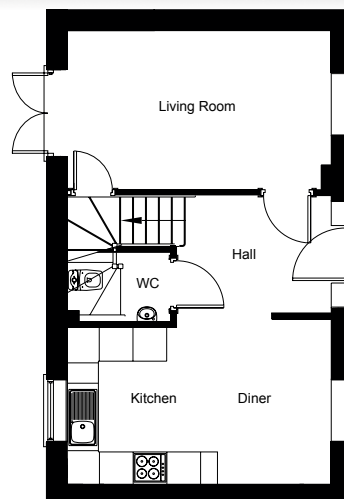

The Swallow

2 Bedroom : Semi-Detached Home

Ground Floor

First Floor

A Semi-Detached Home with 2 Bedrooms and 1 Bathroom

Room	Size (Metres)	Size (Feet & Inches)
Lounge	2.97 x 3.62	9ft 9in x 11ft 10in
Kitchen / Dining	3.97 x 2.50	13ft 0in x 8ft 2in
WC	1.71 x 1.08	5ft 7in x 3ft 6in
Bedroom 1	2.59 x 2.79	8ft 6in x 9ft 1in
Bedroom 2	3.98 x 2.48	13ft 0in x 8ft 1in
Bathroom	1.70 x 1.95	5ft 7in x 6ft 4in

Room	Size (Metres)	Size (Feet & Inches)
Lounge	4.08 x 4.59	13ft 4in x 15ft 0in
Kitchen / Dining	5.00 x 2.59	16ft 4in x 8ft 6in
WC	0.96 x 1.77	3ft 1in x 5ft 9in
Bedroom 1	3.57 x 3.35	11ft 8in x 11ft 0in
Bedroom 2	2.38 x 3.06	7ft 9in x 10ft 0in
Bedroom 3	2.23 x 1.95	7ft 3in x 6ft 4in
Bathroom	2.30 x 1.75	7ft 6in x 5ft 8in

Room	Size (Metres)	Size (Feet & Inches)
Lounge	2.84 x 4.18	9ft 3in x 13ft 8in
Kitchen / Dining	2.79 x 4.67	9ft 1in x 15ft 4in
WC	1.23 x 1.84	4ft 0in x 6ft 0in
Bedroom 1	2.84 x 3.39	9ft 3in x 11ft 1in
Bedroom 2	3.56 x 2.54	11ft 8in x 8ft 3in
Bedroom 3	3.88 x 2.05	8ft 3in x 6ft 6in
Bathroom	2.05 x 1.71	8ft 2in x 5ft 7in