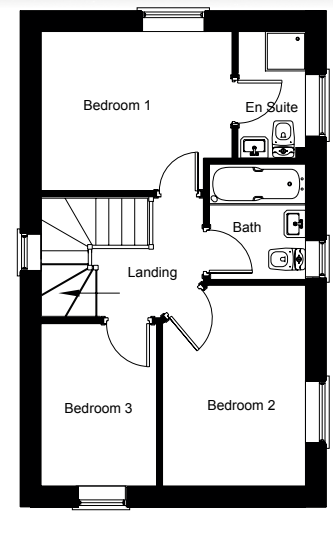

The Swallow

2 Bedroom : Semi-Detached Home

Ground Floor

First Floor

A Semi-Detached Home with 2 Bedrooms and 1 Bathroom

Room	Size (Metres)	Size (Feet & Inches)
Lounge	2.97 x 3.62	9ft 9in x 11ft 10in
Kitchen / Dining	3.97 x 2.50	13ft 0in x 8ft 2in
WC	1.71 x 1.08	5ft 7in x 3ft 6in
Bedroom 1	2.59 x 2.79	8ft 6in x 9ft 1in
Bedroom 2	3.98 x 2.48	13ft 0in x 8ft 1in
Bathroom	1.70 x 1.95	5ft 7in x 6ft 4in

Room	Size (Metres)	Size (Feet & Inches)
Lounge	4.08 x 4.59	13ft 4in x 15ft 0in
Kitchen / Dining	5.00 x 2.59	16ft 4in x 8ft 6in
WC	0.96 x 1.77	3ft 1in x 5ft 9in
Bedroom 1	3.57 x 3.35	11ft 8in x 11ft 0in
Bedroom 2	2.38 x 3.06	7ft 9in x 10ft 0in
Bedroom 3	2.23 x 1.95	7ft 3in x 6ft 4in
Bathroom	2.30 x 1.75	7ft 6in x 5ft 8in

Room	Size (Metres)	Size (Feet & Inches)
Lounge	2.84 x 4.18	9ft 3in x 13ft 8in
Kitchen / Dining	2.79 x 4.67	9ft 1in x 15ft 4in
WC	1.23 x 1.84	4ft 0in x 6ft 0in
Bedroom 1	2.84 x 3.39	9ft 3in x 11ft 1in
Bedroom 2	3.56 x 2.54	11ft 8in x 8ft 3in
Bedroom 3	3.88 x 2.05	8ft 3in x 6ft 6in
Bathroom	2.05 x 1.71	8ft 2in x 5ft 7in