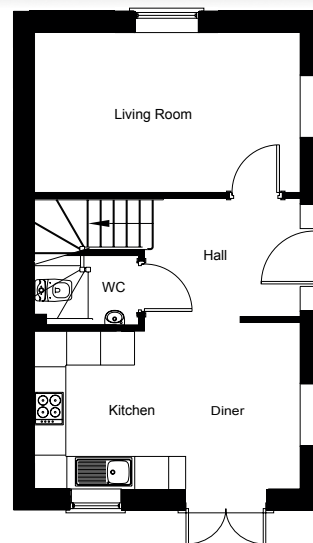

The Swallow

2 Bedroom : Semi-Detached Home

Ground Floor

First Floor

A Semi-Detached Home with 2 Bedrooms and 1 Bathroom

Room	Size (Metres)	Size (Feet & Inches)
Lounge	2.97 x 3.62	9ft 9in x 11ft 10in
Kitchen / Dining	3.97 x 2.50	13ft 0in x 8ft 2in
WC	1.71 x 1.08	5ft 7in x 3ft 6in
Bedroom 1	2.59 x 2.79	8ft 6in x 9ft 1in
Bedroom 2	3.98 x 2.48	13ft 0in x 8ft 1in
Bathroom	1.70 x 1.95	5ft 7in x 6ft 4in

Room	Size (Metres)	Size (Feet & Inches)
Lounge	4.08 x 4.59	13ft 4in x 15ft 0in
Kitchen / Dining	5.00 x 2.59	16ft 4in x 8ft 6in
WC	0.96 x 1.77	3ft 1in x 5ft 9in
Bedroom 1	3.57 x 3.35	11ft 8in x 11ft 0in
Bedroom 2	2.38 x 3.06	7ft 9in x 10ft 0in
Bedroom 3	2.23 x 1.95	7ft 3in x 6ft 4in
Bathroom	2.30 x 1.75	7ft 6in x 5ft 8in

Room	Size (Metres)	Size (Feet & Inches)
Lounge	2.84 x 4.18	9ft 3in x 13ft 8in
Kitchen / Dining	2.79 x 4.67	9ft 1in x 15ft 4in
WC	1.23 x 1.84	4ft 0in x 6ft 0in
Bedroom 1	2.84 x 3.39	9ft 3in x 11ft 1in
Bedroom 2	3.56 x 2.54	11ft 8in x 8ft 3in
Bedroom 3	3.88 x 2.05	8ft 3in x 6ft 6in
Bathroom	2.05 x 1.71	8ft 2in x 5ft 7in