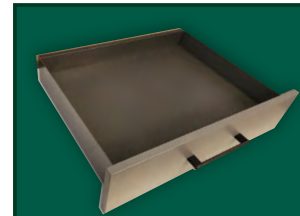

Frontal Matched Exposed Gables, Fillers & Plinth

CABINET COLLECTION

SERIES|1NE CABINET

CABINET AVAILABLE IN

ONYX

AS STANDARD

PREMIER PLUS
DRAWER BOX IN

ANTHRACITE

UPGRADE

Full Rigid 18mm MFC Cabinet

Onyx Interior Cabinet

3mm Hardboard Back Panel

330mm Deep Wall Units

570mm Deep Base Units

870mm High Base Units (Excludes Worktops)

Premier Plus Drawer Box Anthracite